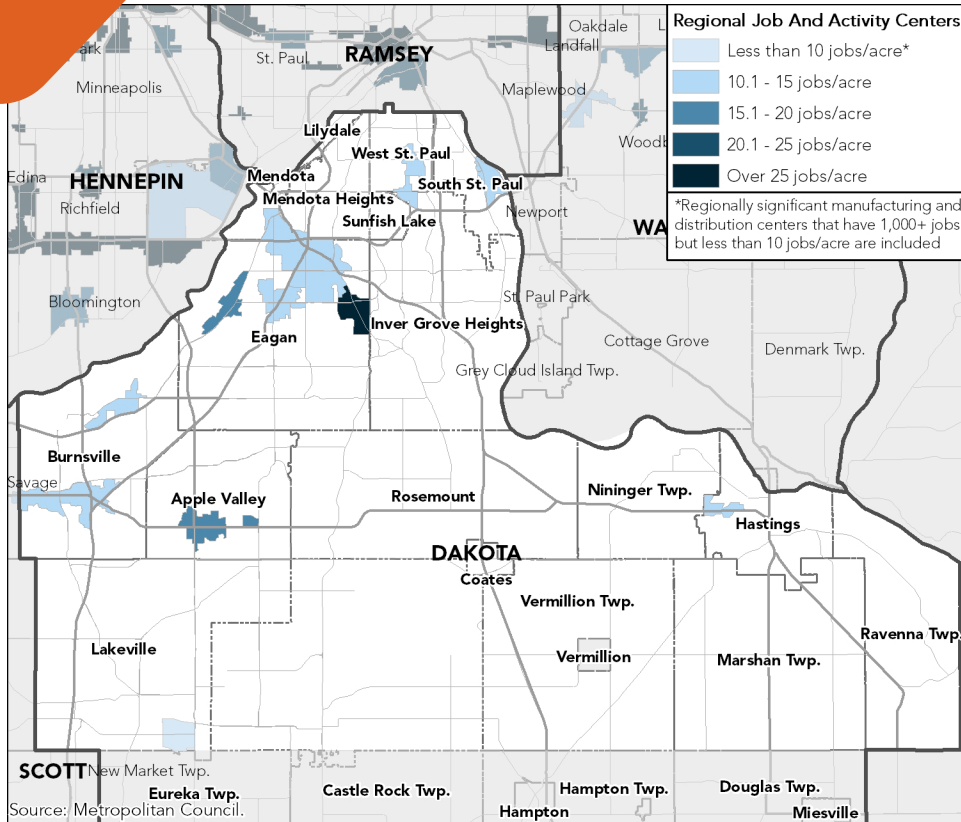

ACTIVITY CENTERS

2010

The Metropolitan Council has identified **103** job and activity centers in the seven-county metro area – **13** of these are in the study area

2016

The study area includes **12** major employers and **8** institutions of higher education