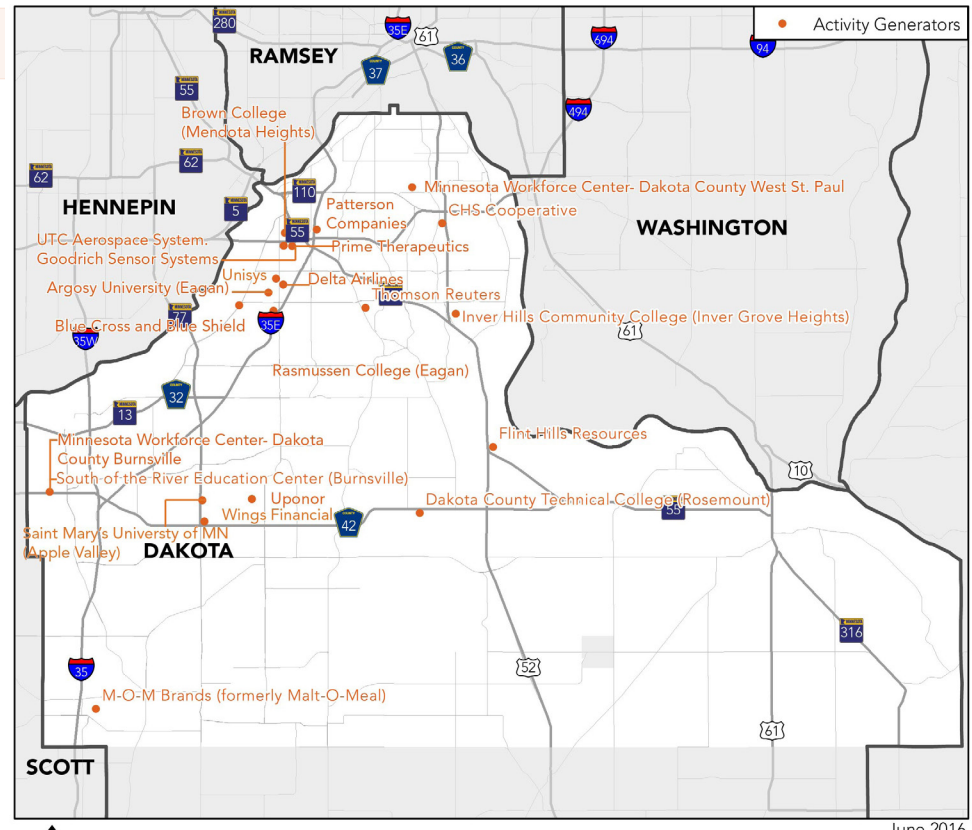

ACTIVITY CENTERS

2010

The Metropolitan Council has identified **103** job and activity centers in the seven-county metro area – **13** of these are in the study area

2016

The study area includes **12** major employers and **8** institutions of higher education