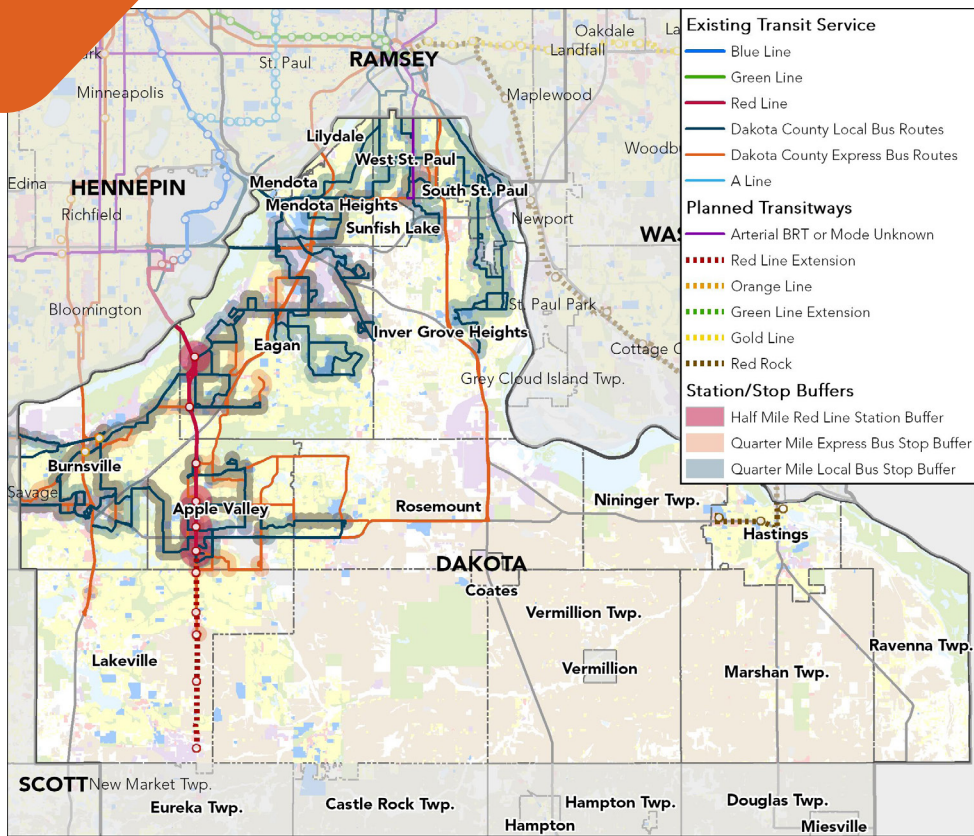

# EXISTING TRANSIT SERVICE

**35 ROUTES SERVE THE STUDY AREA**

**Route types:**

**16**  
express routes

**14**  
suburban local routes

**5**  
urban local routes

**Service providers:**

Metro Transit  
**9**  
routes

Minnesota Valley Transit Authority  
**26**  
routes